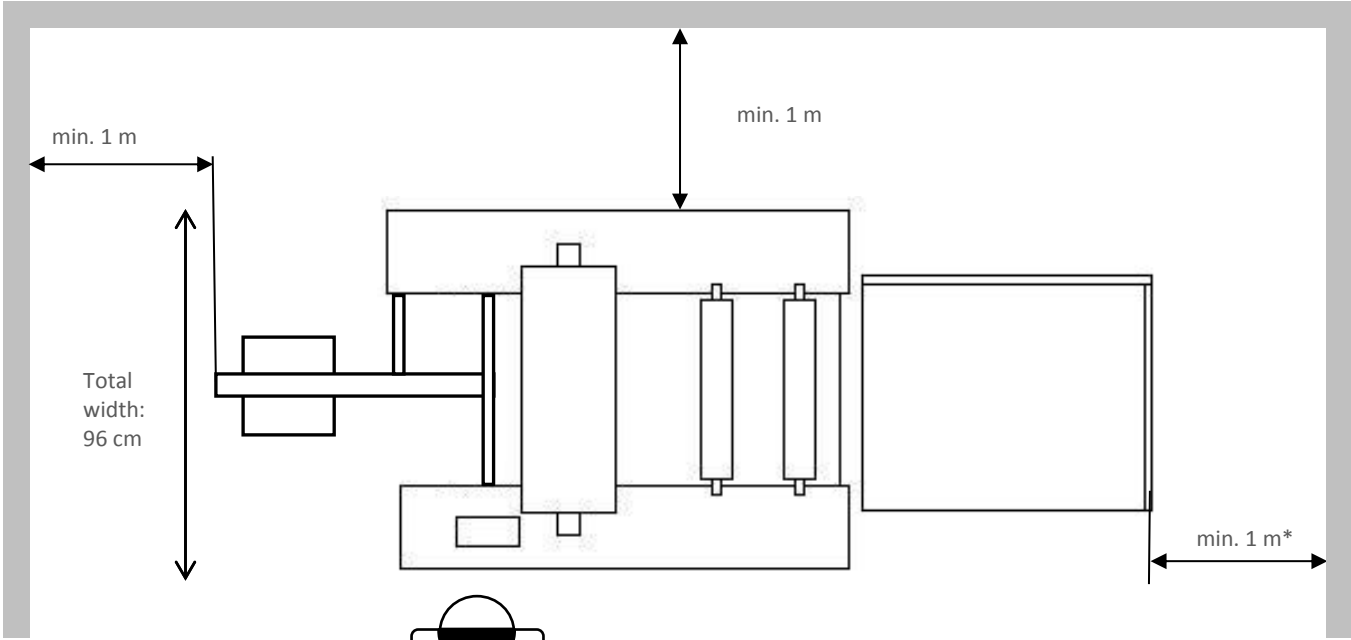

Foliant Vega 530S

 Main operating place

Total length
with Jogger: 270 cm
with RU: 270 cm