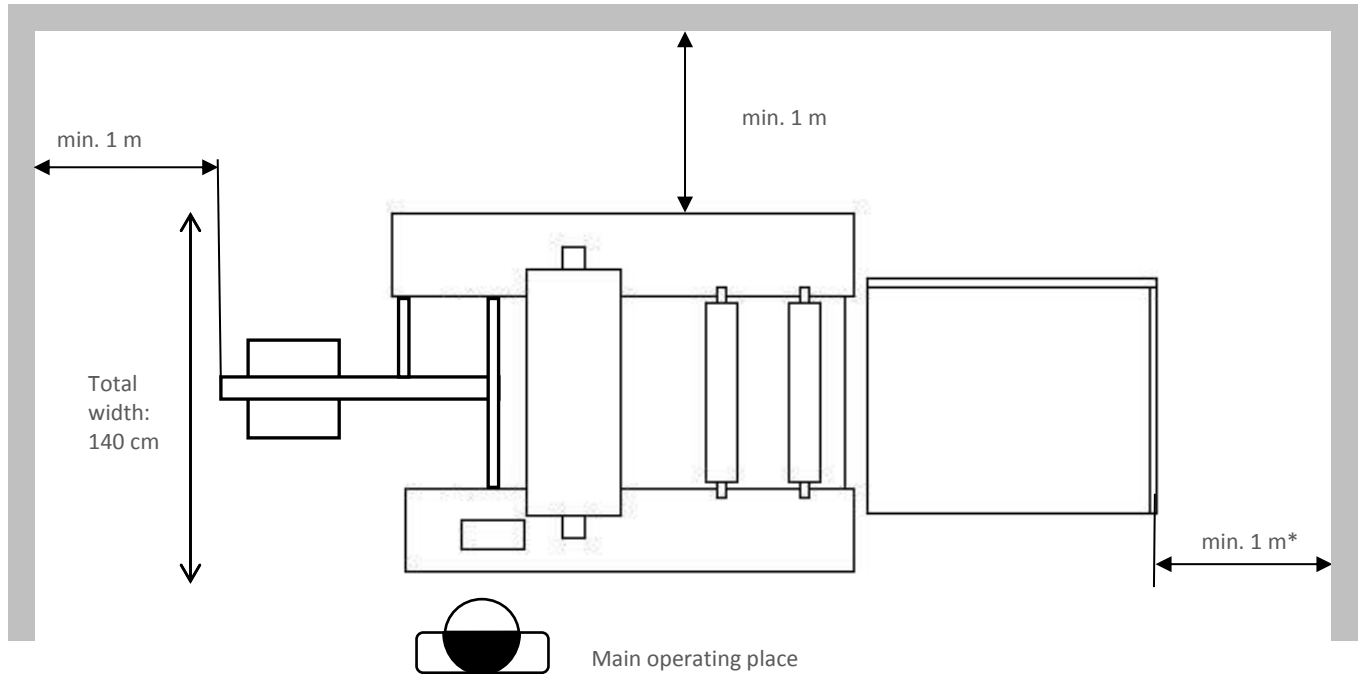

Foliant Taurus 760 NG

Total length
with Jogger: 330 cm
with Standard pallet Stacker: 450 cm

*Leave larger space behind the machine when operating pallet stacker