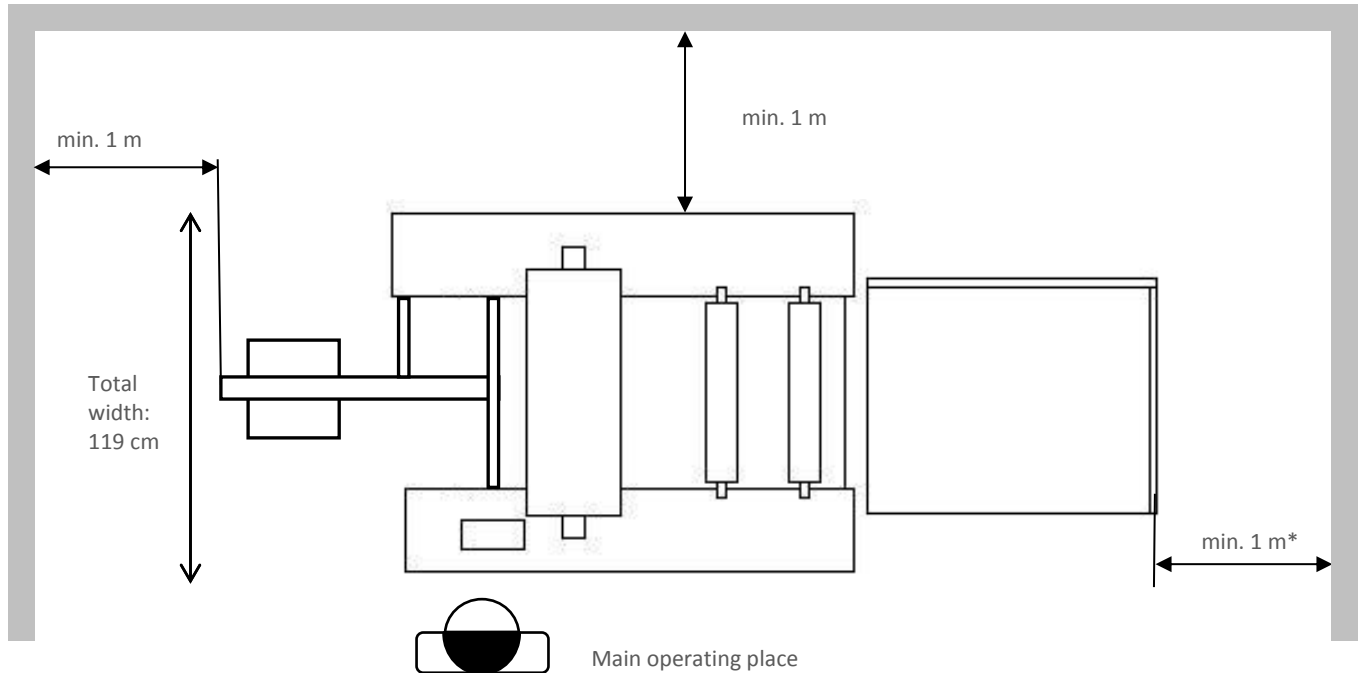

# Foliant Mercury 530 NG 4x4

Total length

with Jogger: 310 cm

with Integrated pallet Stacker: 320 cm

\*Leave larger space behind the machine when operating pallet stacker