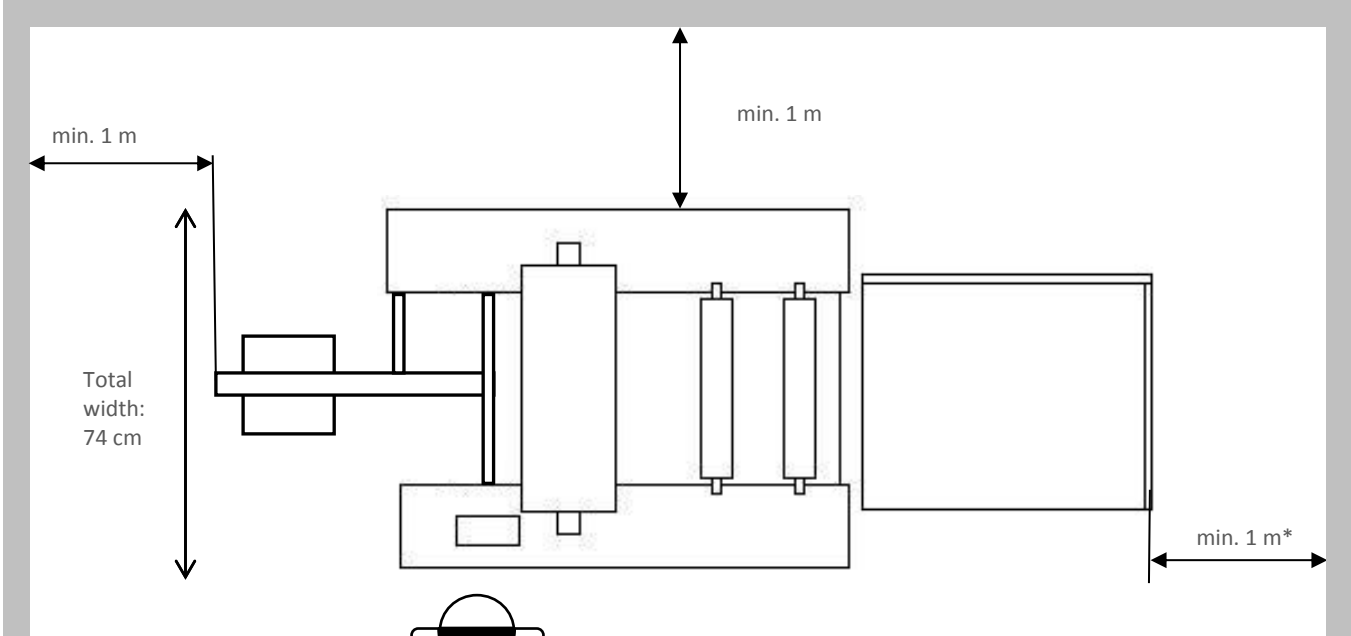

Foliant Gemini C 400S

Total width:
74 cm

min. 1 m

min. 1 m

min. 1 m*

Main operating place

Total length
with Jogger: 220 cm
with RU: 220 cm