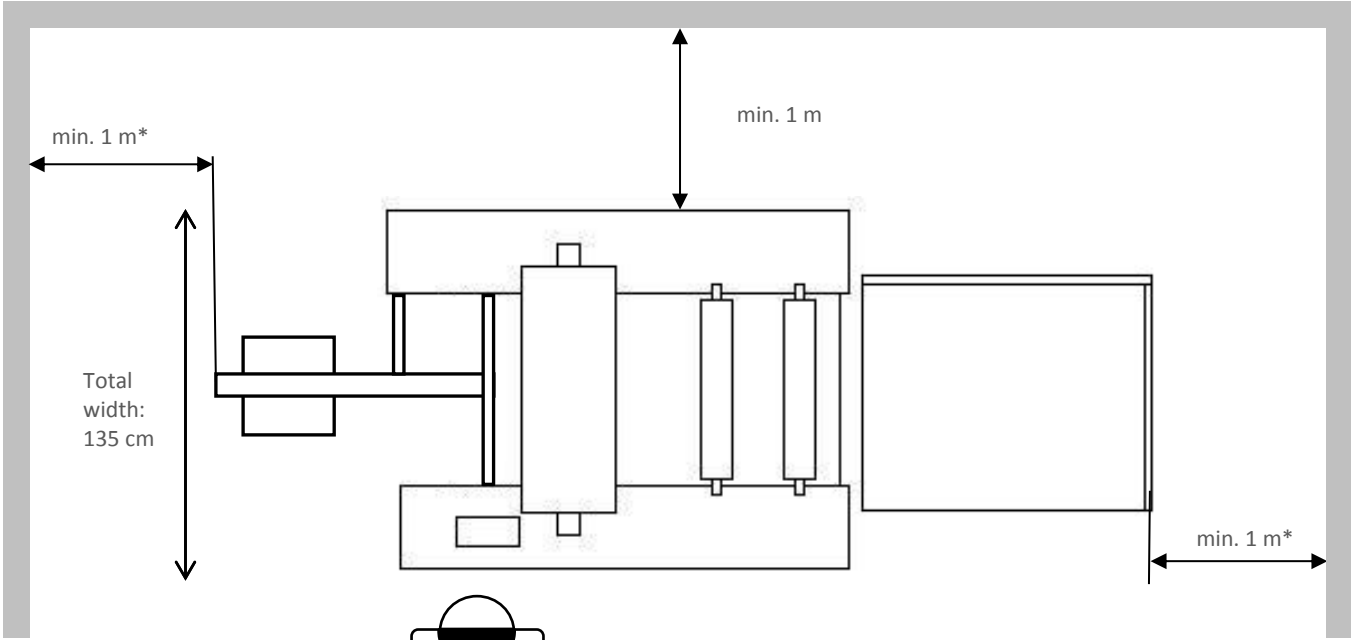

# Foliant Castor 530 SF

Total length  
with Jogger: 370 cm  
with Standard pallet Stacker: 435 cm

\*Leave larger space in front/behind the machine when operating pallet feeder or pallet stacker