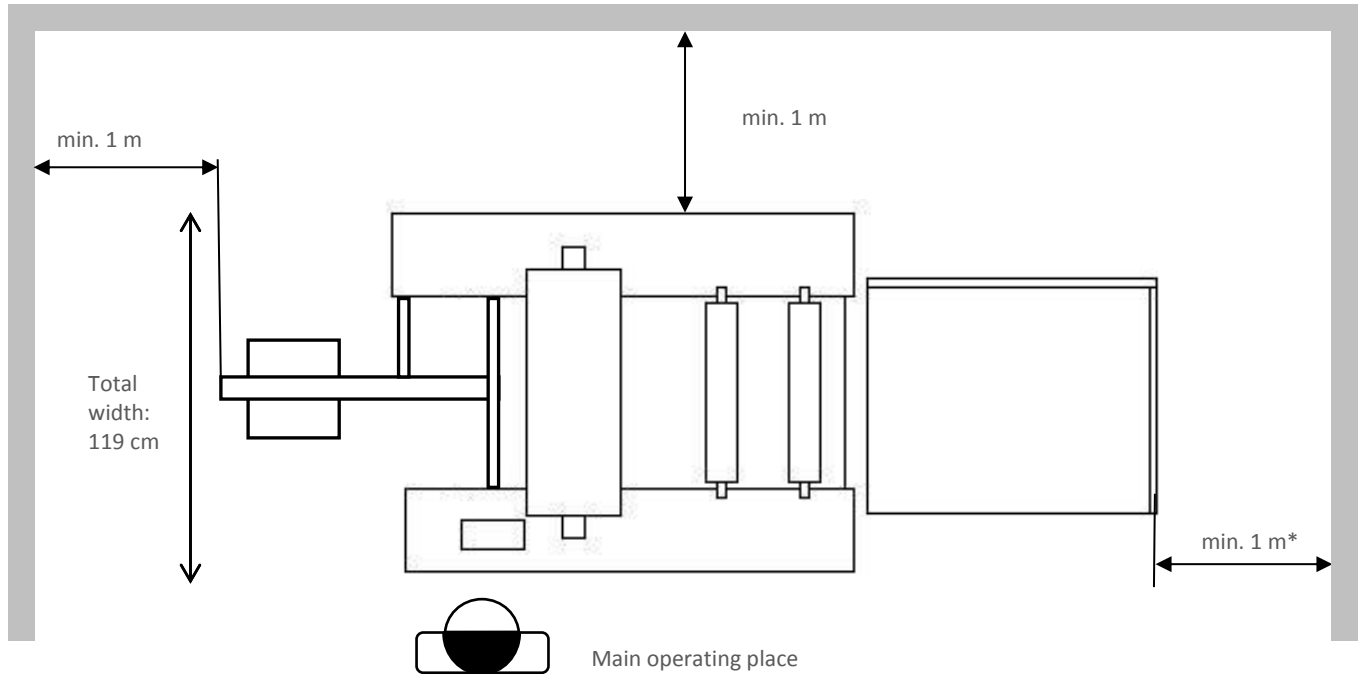

Foliant Taurus 530 NG 4x4

Total length
with Jogger: 310 cm
with Integrated pallet Stacker: 320 cm

*Leave larger space behind the machine when operating pallet stacker