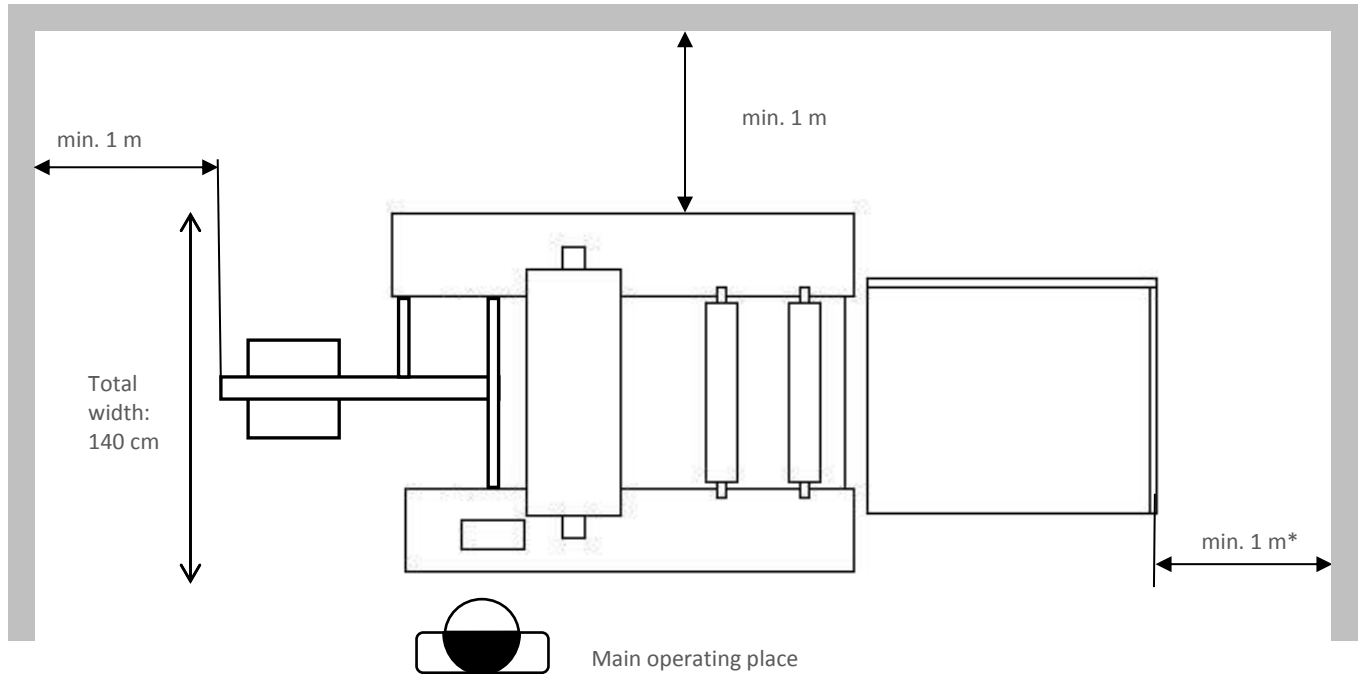

# Foliant Mercury 760 NG

Total length  
with Jogger: 330 cm  
with Standard pallet Stacker: 450 cm

\*Leave larger space behind the machine when operating pallet stacker