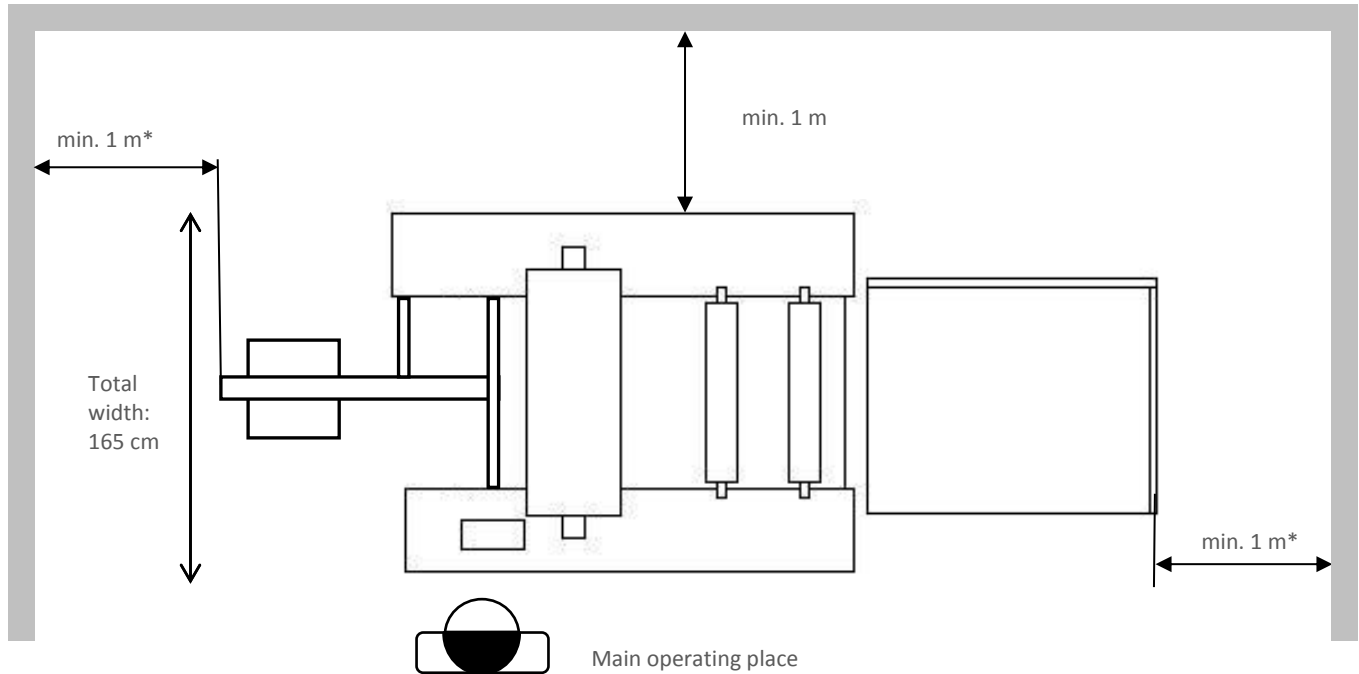

# Foliant Pollux 760 SF

Total length  
with Jogger: 395 cm  
with Standard pallet Stacker: 550 cm

\*Leave larger space in front of/ behind the machine  
when operating pallet stacker or pallet feeder