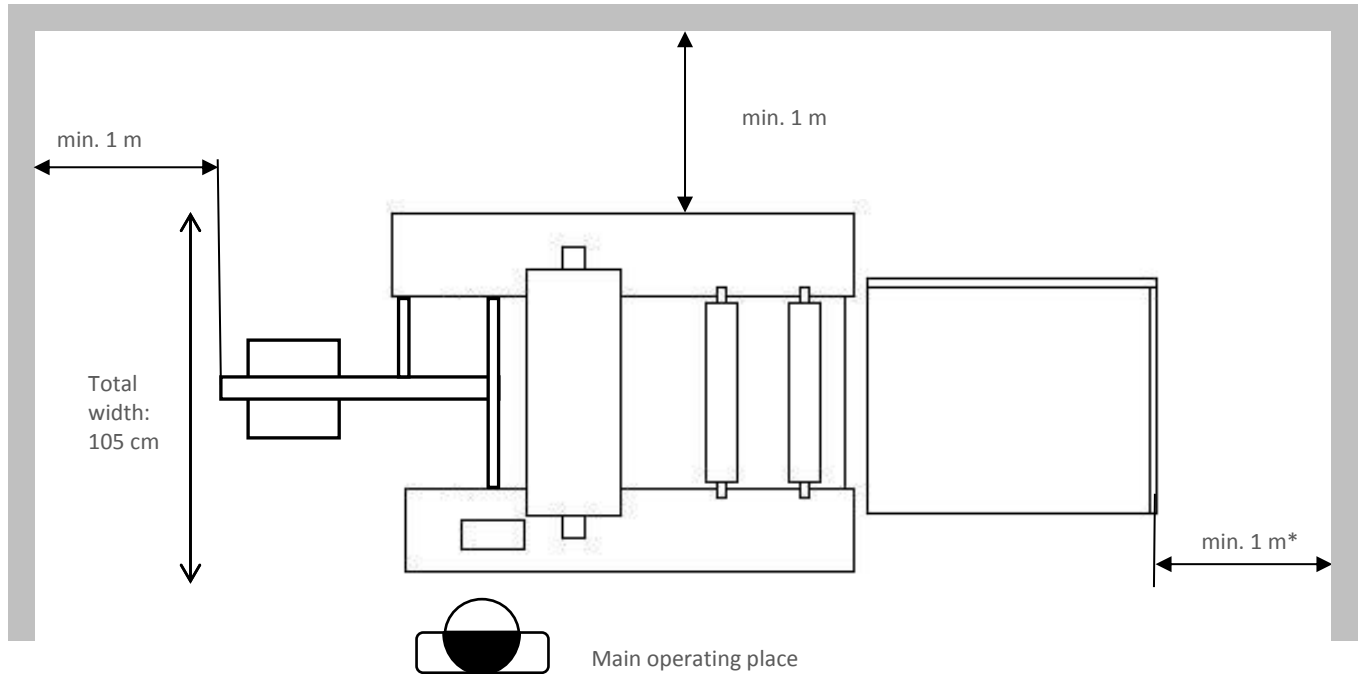

Foliant Mercury 400 NG

Total length
with Jogger: 230 cm
with Integrated pallet Stacker: 240 cm

*Leave larger space behind the machine when operating pallet stacker