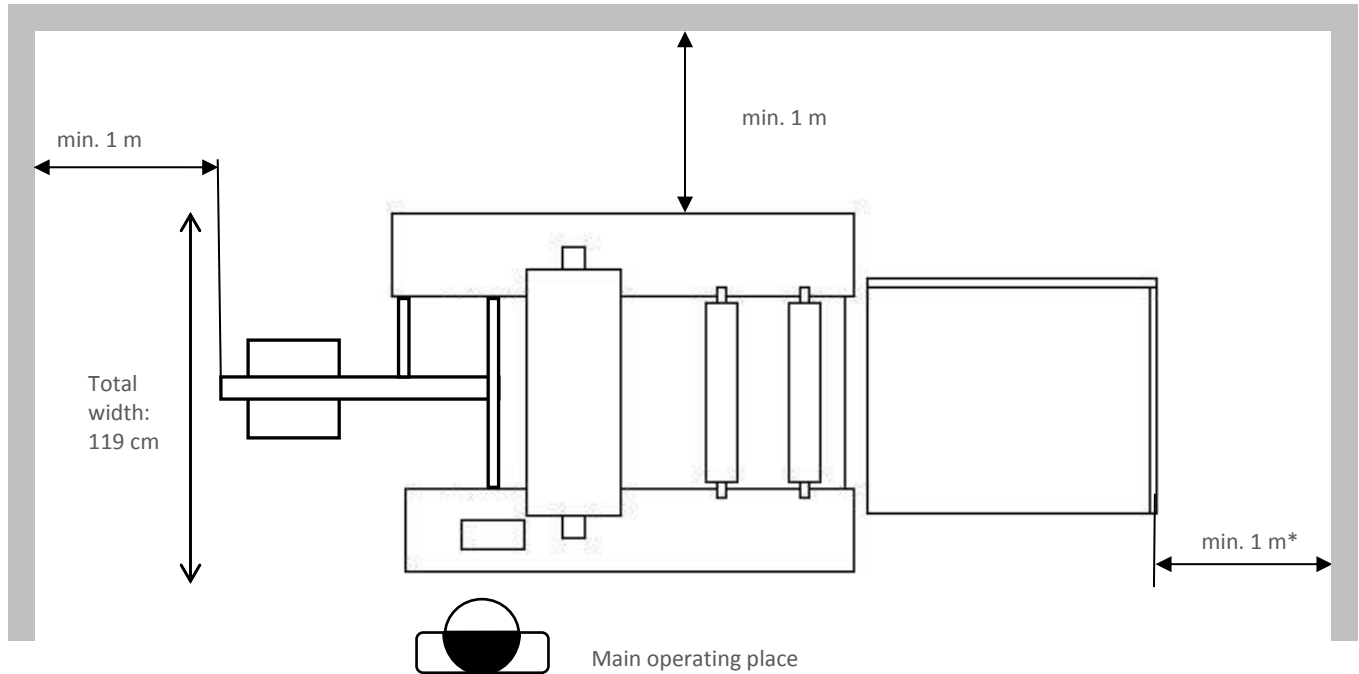

Foliant Mercury 530 NG

Total length
with Jogger: 270 cm
with Integrated pallet Stacker: 280 cm

*Leave larger space behind the machine when operating pallet stacker